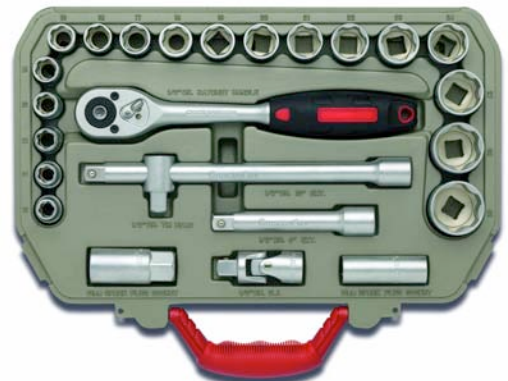

Crescent®

Product-Information

Professional 1/2" Tool Set CTK25EU

The Set includes 25 pieces in high-quality Chrome-Vanadium and SuperLock. All pieces are fixed in a handy plastic case with carrying handle.

Order No.: CTK25EU

Sockets for wrenches in the qualities:

Fine tooth ratchet with quick release and drilling for hanging up

Spark plug socket with rubber lining for holding the spark plug

Practical carrying handle

High-quality plastic case with spring-actuated locks

Device for padlock

packaging sample

Contents CTK25EU:

Sockets, matte, in Chrom-Vanadium and SuperLock-Quality	
1	1/2" Quick Release Ratcheting Drive, 72-tooth, with ergonomic cushion grip, CrV
2	1/2" Extension 125 mm and 250 mm, CrV
1	1/2" Universal Joint, CrV
2	1/2" Spark Plug Sockets: 16 mm und 21 mm with rubber lining, CrV
18	1/2" SuperLock Sockets: 10, 11, 12, 13, 14, 15, 16, 17, 18, 19, 20, 21, 22, 23, 24, 27, 30, 32 mm, CrV
1	1/2" Sliding T-Handle, CrV
	Case with blister inlay and 4c coloured display box
	Weight: 3,9 kg
	Sizes: 255 mm x 380 mm x 55 mm

SuperLock

The suit pressure is shifted by new wave profile perfectly on the surfaces of the screwing head and/or the nut/mother, which means approx. 15% higher power transmission.

There are no more finish turns of the screwing head or the nut/mother, equally damaged nuts/mothers or hexagonal screws can be loosened problem-free.